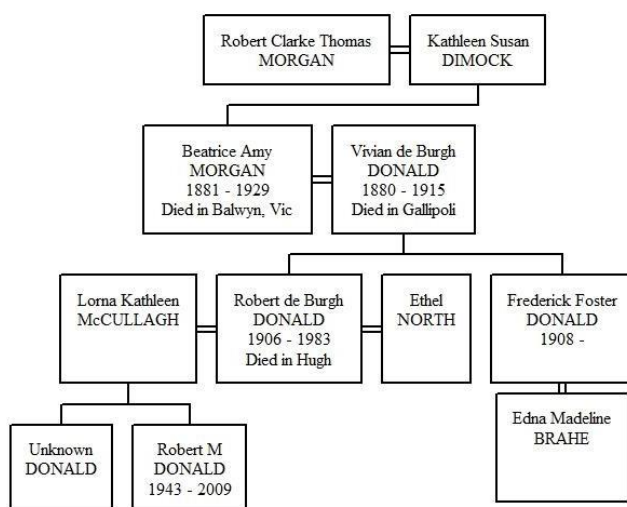

Descendants of Robert Clarke Thomas MORGAN

Siblings and Spouses: Charles & Bertha CALDWELL