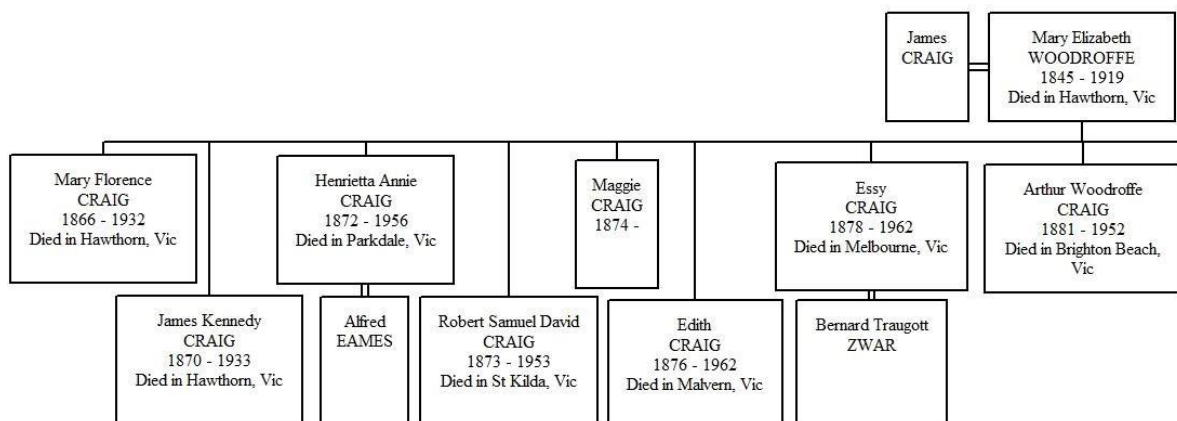

Descendants of James CRAIG

----- Continued -----