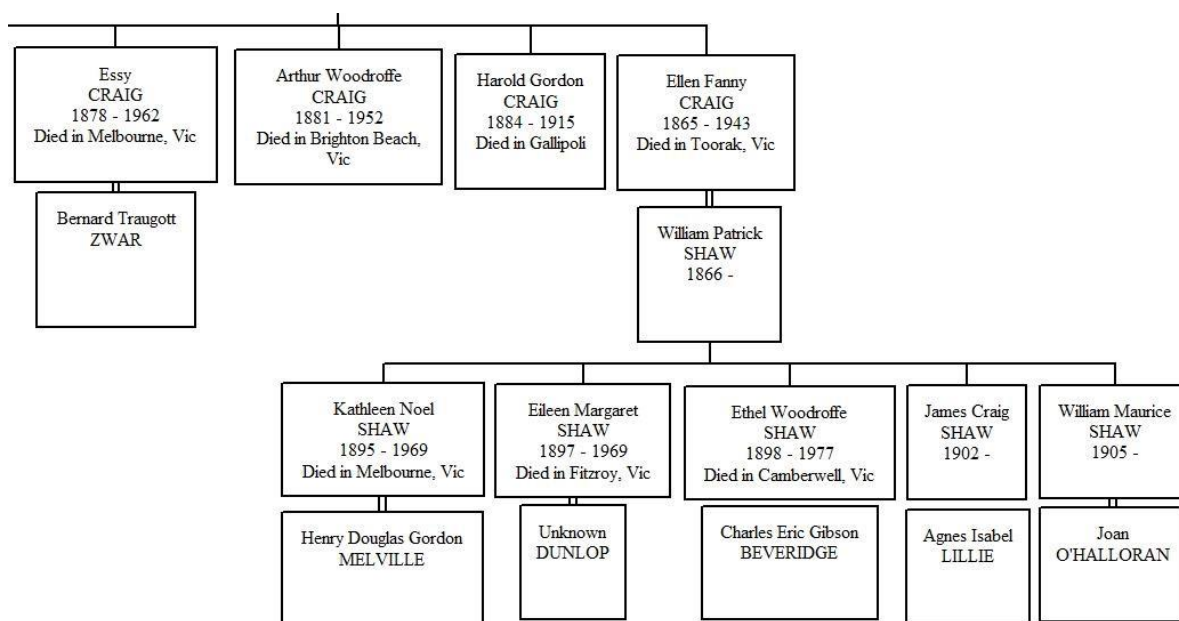

Siblings and Spouses:

- Alfred & Henrietta EAMES
- Bernard & Essy ZWAR
- William & Ellen SHAW